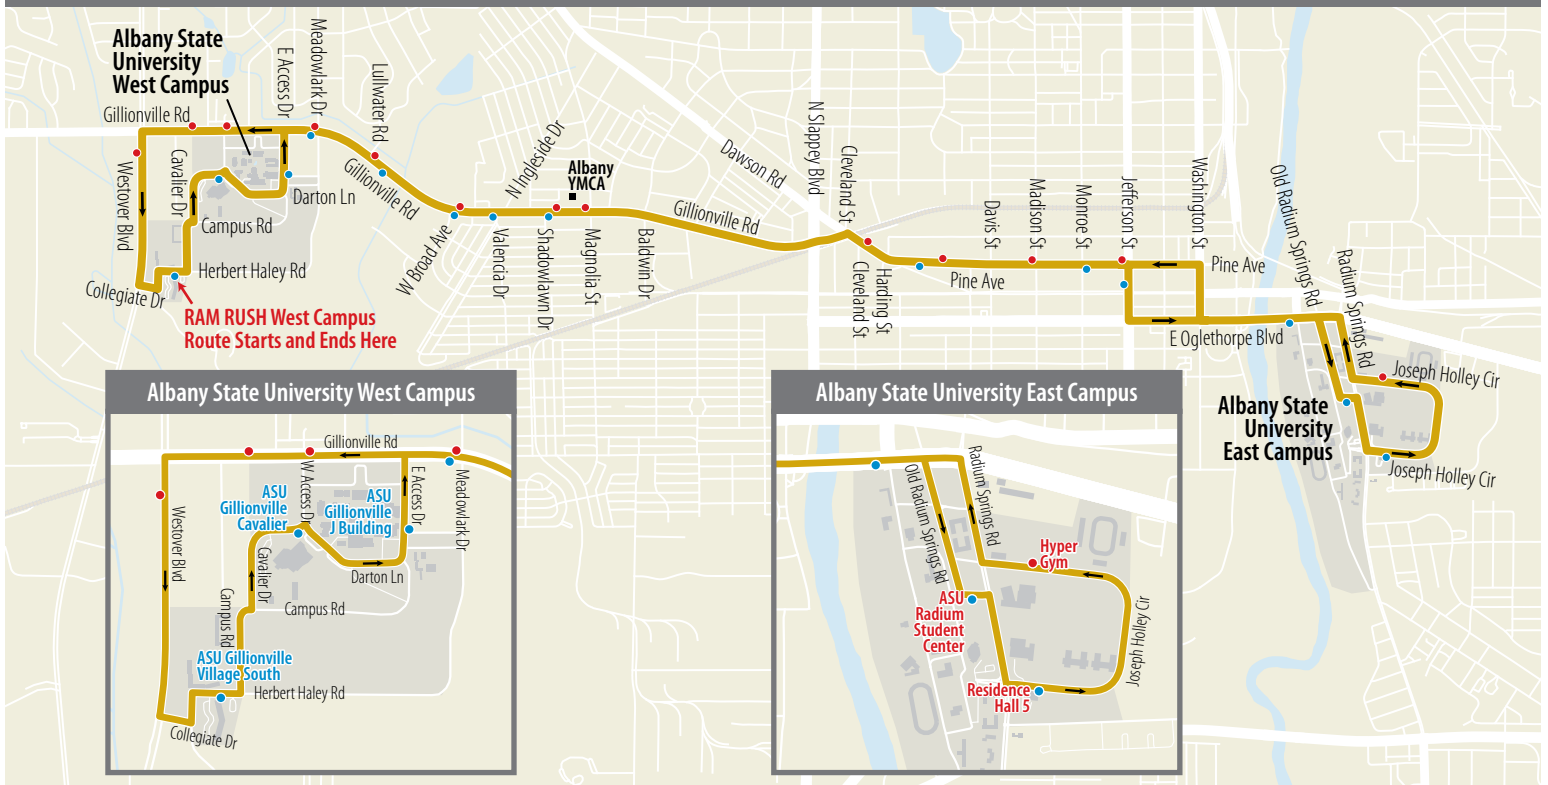

RAM RUSH East Campus

RAM RUSH West Campus

See schedules on reverse

Effective August 19, 2019

For more information call 229-446-2700

RAM RUSH East Campus

Weekday

	East Campus	West Campus	East Campus			
	ASU Student Center	Albany YMCA	ASU J Building ARRIVE	ASU J Building DEPART	ASU Student Center	
AM	6:00	6:15	6:20	6:25	6:40	
	6:45	7:00	7:05	7:10	7:25	
	7:30	7:45	7:50	7:55	8:10	
	8:15	8:30	8:35	8:40	8:55	
	9:00	9:15	9:20	9:25	9:40	
	9:45	10:00	10:05	10:10	10:25	
	10:30	10:45	10:50	10:55	11:10	
	11:15	11:30	11:35	11:40	11:55	
	PM	12:00	12:15	12:20	12:25	12:40
		12:45	1:00	1:05	1:10	1:25
1:30		1:45	1:50	1:55	2:10	
2:15		2:30	2:35	2:40	2:55	
3:00		3:15	3:20	3:25	3:40	
3:45		4:00	4:05	4:10	4:25	
4:30		4:45	4:40	4:45	5:10	
5:15		5:30	5:35	5:40	5:55	
6:00		6:15	6:20	6:25	6:40	
6:45		7:00	7:05	7:10	7:25	
	7:30	7:45	8:50	8:55	8:10	
	8:15	8:30	8:35	8:40	8:55	
	9:00	9:15	9:20	9:25	9:40	

RAM RUSH West Campus

Weekday

	West Campus	East Campus	West Campus		
	Herbert Haley	Gillionville Rd. / Magnolia St.	ASU Student Center ARRIVE	ASU Student Center DEPART	Herbert Haley
AM	6:00	6:15	6:20	6:25	6:40
	6:45	7:00	7:05	7:10	7:25
	7:30	7:45	7:50	7:55	8:10
	7:45	8:00	8:05	8:10	8:25
	8:15	8:30	8:35	8:40	8:55
	8:30	8:45	8:50	8:55	9:10
	9:00	9:15	9:20	9:25	9:40
	9:15	9:30	9:35	9:40	9:55
	9:45	10:00	10:05	10:10	10:25
	10:00	10:15	10:20	10:25	10:40
10:30	10:45	10:50	10:55	11:10	
10:45	11:00	11:05	11:10	11:15	
11:15	11:30	11:35	11:40	11:55	
PM	12:00	12:15	12:20	12:25	12:40
	12:45	1:00	1:05	1:10	1:25
	1:30	1:45	1:50	1:55	2:10
	2:15	2:30	2:35	2:40	2:55
	2:30	2:45	2:50	2:55	3:10
	3:00	3:15	3:20	3:25	3:40
	3:15	3:30	3:35	3:40	3:55
	3:45	4:00	4:05	4:10	4:25
	4:00	4:15	4:20	4:25	4:40
	4:30	4:45	4:40	4:45	5:10
	4:45	5:00	5:05	5:25	
	5:15	5:30	5:35	5:40	5:55
	5:30	5:45	5:50	5:55	6:10
	6:00	6:15	6:20	6:25	6:40
	6:45	7:00	7:05	7:10	7:25
	7:30	7:45	8:50	8:55	8:10
	8:15	8:30	8:35	8:40	8:55
	9:00	9:15	9:20	9:25	9:40