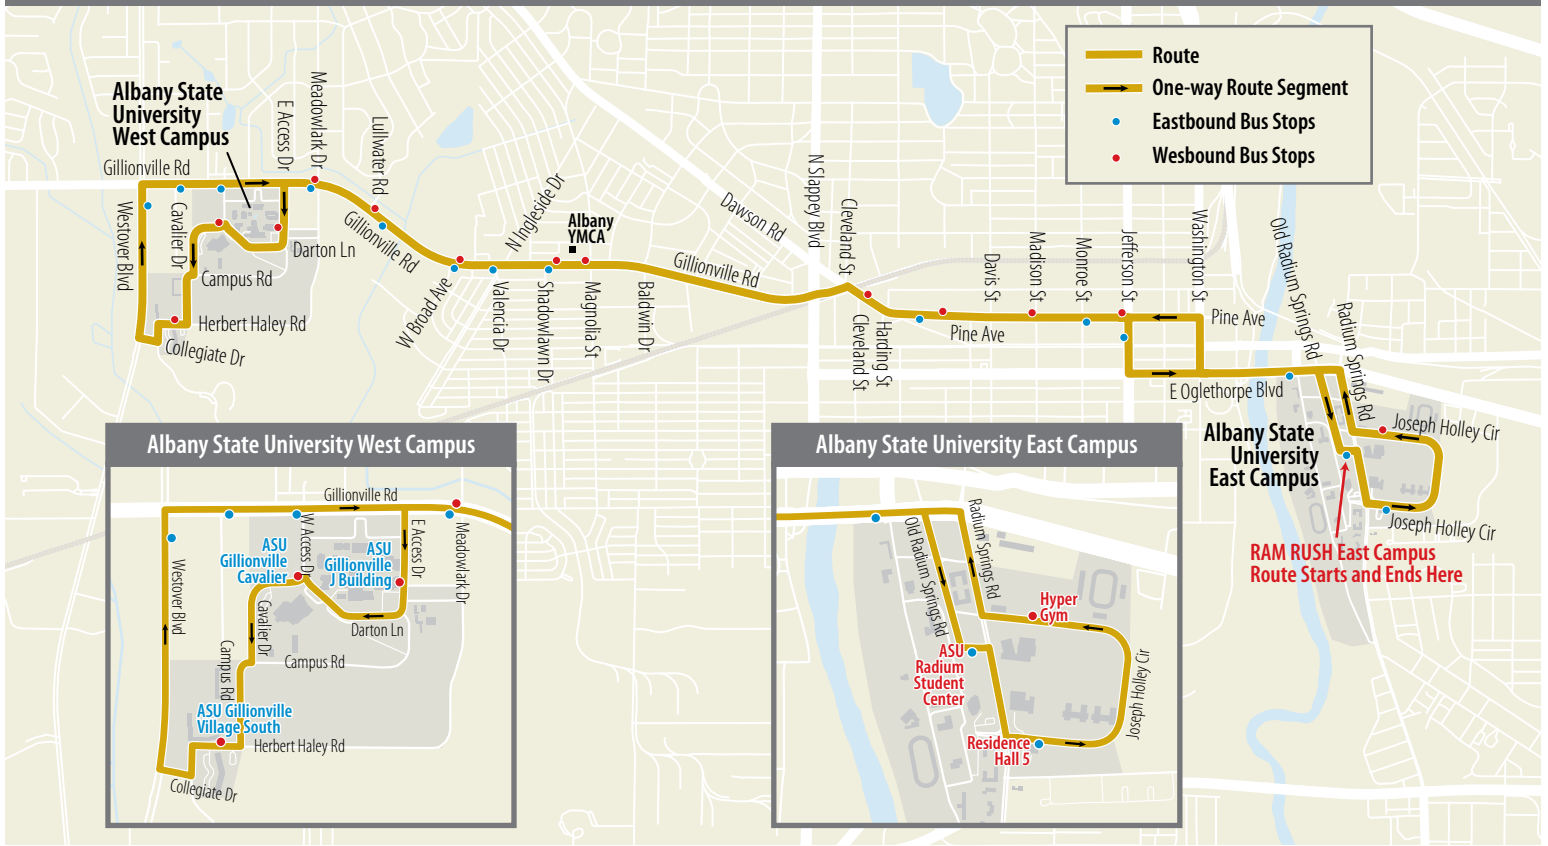

RAM RUSH East Campus

RAM RUSH West Campus

See schedules on reverse

Effective August 19, 2019

For more information call 229-446-2700

RAM RUSH East Campus

Weekday

	East Campus	West Campus	East Campus			
	ASU Student Center	Albany YMCA	ASU J Building ARRIVE	ASU J Building DEPART	ASU Student Center	
AM	6:00	6:15	6:20	6:25	6:40	
	6:45	7:00	7:05	7:10	7:25	
	7:30	7:45	7:50	7:55	8:10	
	8:15	8:30	8:35	8:40	8:55	
	9:00	9:15	9:20	9:25	9:40	
	9:45	10:00	10:05	10:10	10:25	
	10:30	10:45	10:50	10:55	11:10	
	11:15	11:30	11:35	11:40	11:55	
	PM	12:00	12:15	12:20	12:25	12:40
		12:45	1:00	1:05	1:10	1:25
1:30		1:45	1:50	1:55	2:10	
2:15		2:30	2:35	2:40	2:55	
3:00		3:15	3:20	3:25	3:40	
3:45		4:00	4:05	4:10	4:25	
4:30		4:45	4:40	4:45	5:10	
5:15		5:30	5:35	5:40	5:55	
6:00		6:15	6:20	6:25	6:40	
6:45		7:00	7:05	7:10	7:25	
	7:30	7:45	8:50	8:55	8:10	
	8:15	8:30	8:35	8:40	8:55	
	9:00	9:15	9:20	9:25	9:40	

RAM RUSH West Campus

Weekday

	West Campus	East Campus	West Campus		
	Herbert Haley	Gillionville Rd. / Magnolia St.	ASU Student Center ARRIVE	ASU Student Center DEPART	Herbert Haley
AM	6:00	6:15	6:20	6:25	6:40
	6:45	7:00	7:05	7:10	7:25
	7:30	7:45	7:50	7:55	8:10
	7:45	8:00	8:05	8:10	8:25
	8:15	8:30	8:35	8:40	8:55
	8:30	8:45	8:50	8:55	9:10
	9:00	9:15	9:20	9:25	9:40
	9:15	9:30	9:35	9:40	9:55
	9:45	10:00	10:05	10:10	10:25
	10:00	10:15	10:20	10:25	10:40
10:30	10:45	10:50	10:55	11:10	
10:45	11:00	11:05	11:10	11:15	
11:15	11:30	11:35	11:40	11:55	
PM	12:00	12:15	12:20	12:25	12:40
	12:45	1:00	1:05	1:10	1:25
	1:30	1:45	1:50	1:55	2:10
	2:15	2:30	2:35	2:40	2:55
	2:30	2:45	2:50	2:55	3:10
	3:00	3:15	3:20	3:25	3:40
	3:15	3:30	3:35	3:40	3:55
	3:45	4:00	4:05	4:10	4:25
	4:00	4:15	4:20	4:25	4:40
	4:30	4:45	4:40	4:45	5:10
	4:45	5:00	5:05	5:25	
	5:15	5:30	5:35	5:40	5:55
	5:30	5:45	5:50	5:55	6:10
	6:00	6:15	6:20	6:25	6:40
	6:45	7:00	7:05	7:10	7:25
	7:30	7:45	8:50	8:55	8:10
	8:15	8:30	8:35	8:40	8:55
	9:00	9:15	9:20	9:25	9:40