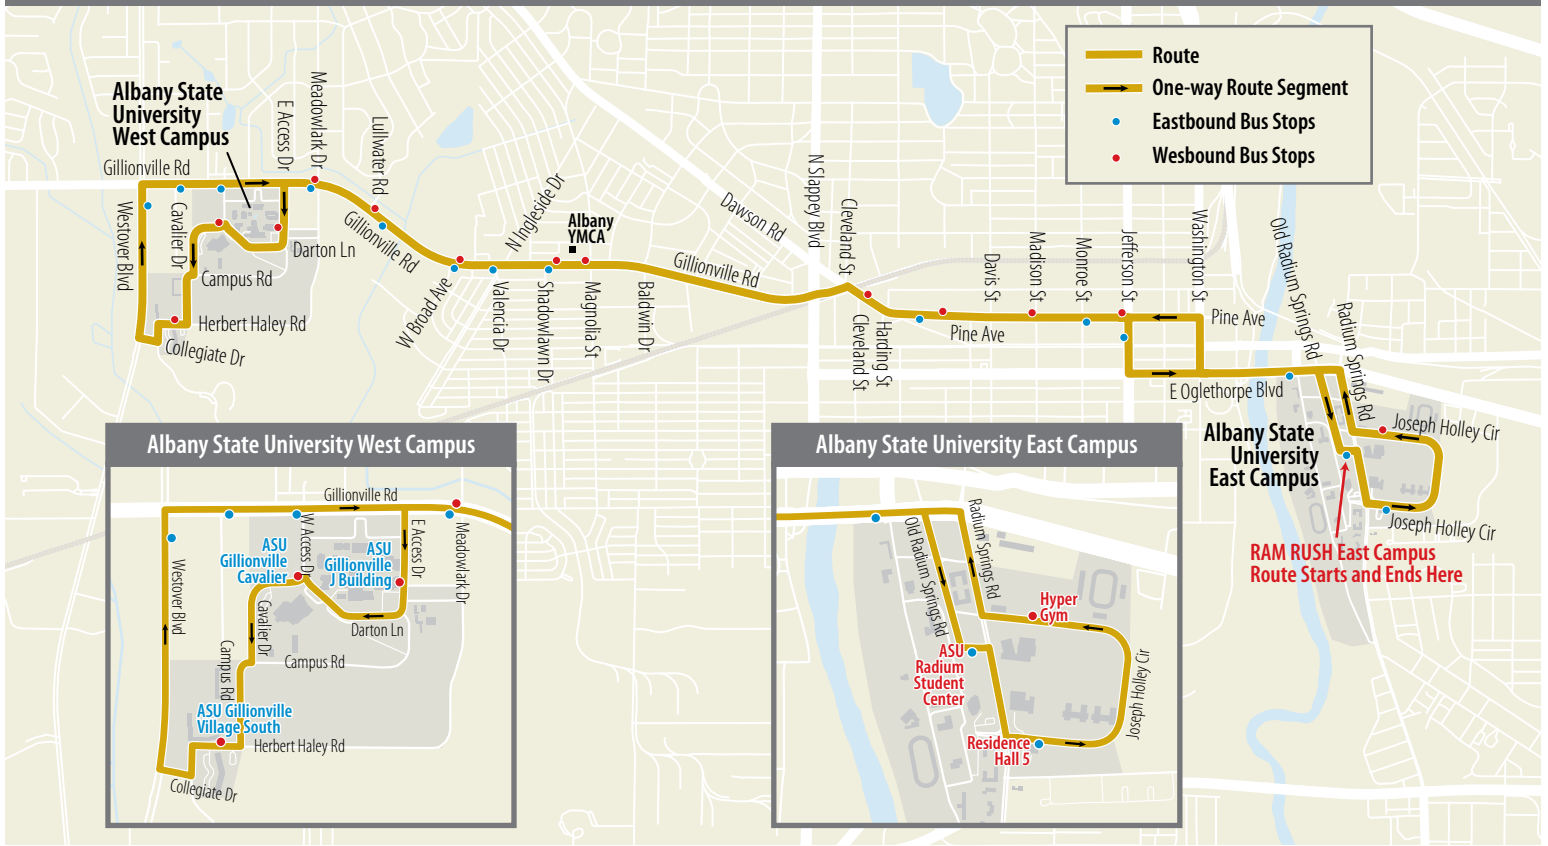

RAM RUSH East Campus

RAM RUSH West Campus

See schedules on reverse

Effective August 19, 2019

For more information call 229-446-2700

RAM RUSH East Campus

Weekday

	East Campus	West Campus	East Campus			
	ASU Student Center	Albany YMCA	ASU J Building ARRIVE	ASU J Building DEPART	ASU Student Center	
AM	6:00	6:15	6:20	6:25	6:40	
	6:45	7:00	7:05	7:10	7:25	
	7:30	7:45	7:50	7:55	8:10	
	8:15	8:30	8:35	8:40	8:55	
	9:00	9:15	9:20	9:25	9:40	
	9:45	10:00	10:05	10:10	10:25	
	10:30	10:45	10:50	10:55	11:10	
	11:15	11:30	11:35	11:40	11:55	
	PM	12:00	12:15	12:20	12:25	12:40
		12:45	1:00	1:05	1:10	1:25
1:30		1:45	1:50	1:55	2:10	
2:15		2:30	2:35	2:40	2:55	
3:00		3:15	3:20	3:25	3:40	
3:45		4:00	4:05	4:10	4:25	
4:30		4:45	4:40	4:45	5:10	
5:15		5:30	5:35	5:40	5:55	
6:00		6:15	6:20	6:25	6:40	
6:45		7:00	7:05	7:10	7:25	
	7:30	7:45	8:50	8:55	8:10	
	8:15	8:30	8:35	8:40	8:55	
	9:00	9:15	9:20	9:25	9:40	

RAM RUSH West Campus

Weekday

	West Campus	East Campus	West Campus		
	Herbert Haley	Gillionville Rd. / Magnolia St.	ASU Student Center ARRIVE	ASU Student Center DEPART	Herbert Haley
AM	6:00	6:15	6:20	6:25	6:40
	6:45	7:00	7:05	7:10	7:25
	7:30	7:45	7:50	7:55	8:10
	7:45	8:00	8:05	8:10	8:25
	8:15	8:30	8:35	8:40	8:55
	8:30	8:45	8:50	8:55	9:10
	9:00	9:15	9:20	9:25	9:40
	9:15	9:30	9:35	9:40	9:55
	9:45	10:00	10:05	10:10	10:25
	10:00	10:15	10:20	10:25	10:40
10:30	10:45	10:50	10:55	11:10	
10:45	11:00	11:05	11:10	11:15	
11:15	11:30	11:35	11:40	11:55	
PM	12:00	12:15	12:20	12:25	12:40
	12:45	1:00	1:05	1:10	1:25
	1:30	1:45	1:50	1:55	2:10
	2:15	2:30	2:35	2:40	2:55
	2:30	2:45	2:50	2:55	3:10
	3:00	3:15	3:20	3:25	3:40
	3:15	3:30	3:35	3:40	3:55
	3:45	4:00	4:05	4:10	4:25
	4:00	4:15	4:20	4:25	4:40
	4:30	4:45	4:40	4:45	5:10
4:45	5:00	5:05	5:10	5:25	
5:15	5:30	5:35	5:40	5:55	
5:30	5:45	5:50	5:55	6:10	
6:00	6:15	6:20	6:25	6:40	
6:45	7:00	7:05	7:10	7:25	
7:30	7:45	8:50	8:55	8:10	
8:15	8:30	8:35	8:40	8:55	
9:00	9:15	9:20	9:25	9:40	