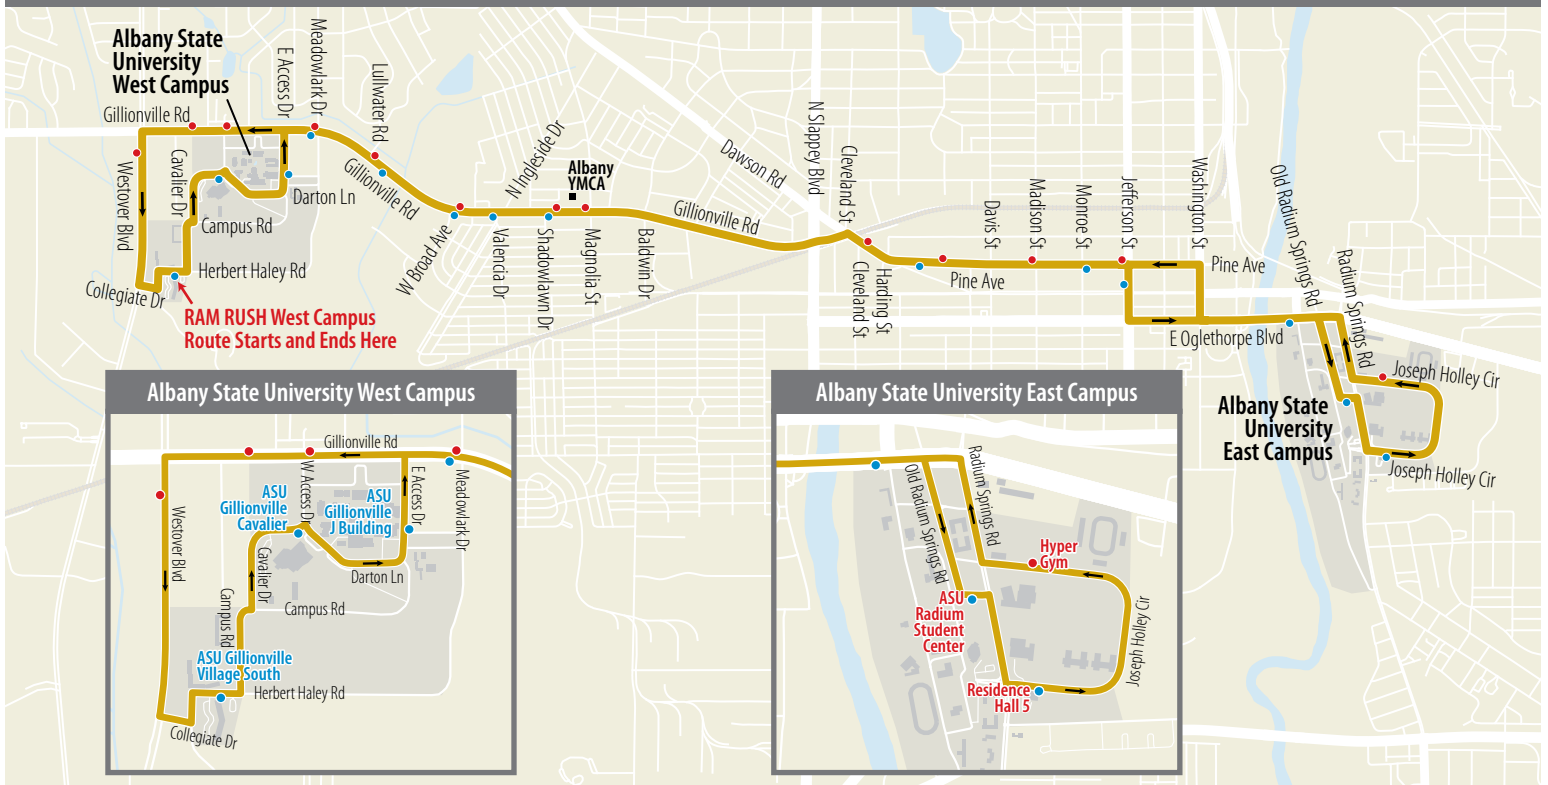

RAM RUSH East Campus

RAM RUSH West Campus

See schedules on reverse

Effective August 19, 2019

For more information call 229-446-2700

RAM RUSH East Campus

Weekday

	East Campus	West Campus	East Campus			
	ASU Student Center	Albany YMCA	ASU J Building ARRIVE	ASU J Building DEPART	ASU Student Center	
AM	6:00	6:15	6:20	6:25	6:40	
	6:45	7:00	7:05	7:10	7:25	
	7:30	7:45	7:50	7:55	8:10	
	8:15	8:30	8:35	8:40	8:55	
	9:00	9:15	9:20	9:25	9:40	
	9:45	10:00	10:05	10:10	10:25	
	10:30	10:45	10:50	10:55	11:10	
	11:15	11:30	11:35	11:40	11:55	
	PM	12:00	12:15	12:20	12:25	12:40
		12:45	1:00	1:05	1:10	1:25
1:30		1:45	1:50	1:55	2:10	
2:15		2:30	2:35	2:40	2:55	
3:00		3:15	3:20	3:25	3:40	
3:45		4:00	4:05	4:10	4:25	
4:30		4:45	4:40	4:45	5:10	
5:15		5:30	5:35	5:40	5:55	
6:00		6:15	6:20	6:25	6:40	
6:45		7:00	7:05	7:10	7:25	
	7:30	7:45	8:50	8:55	8:10	
	8:15	8:30	8:35	8:40	8:55	
	9:00	9:15	9:20	9:25	9:40	

RAM RUSH West Campus

Weekday

	West Campus	East Campus	West Campus		
	Herbert Haley	Gillionville Rd. / Magnolia St.	ASU Student Center ARRIVE	ASU Student Center DEPART	Herbert Haley
AM	6:00	6:15	6:20	6:25	6:40
	6:45	7:00	7:05	7:10	7:25
	7:30	7:45	7:50	7:55	8:10
	7:45	8:00	8:05	8:10	8:25
	8:15	8:30	8:35	8:40	8:55
	8:30	8:45	8:50	8:55	9:10
	9:00	9:15	9:20	9:25	9:40
	9:15	9:30	9:35	9:40	9:55
	9:45	10:00	10:05	10:10	10:25
	10:00	10:15	10:20	10:25	10:40
10:30	10:45	10:50	10:55	11:10	
10:45	11:00	11:05	11:10	11:15	
11:15	11:30	11:35	11:40	11:55	
PM	12:00	12:15	12:20	12:25	12:40
	12:45	1:00	1:05	1:10	1:25
	1:30	1:45	1:50	1:55	2:10
	2:15	2:30	2:35	2:40	2:55
	2:30	2:45	2:50	2:55	3:10
	3:00	3:15	3:20	3:25	3:40
	3:15	3:30	3:35	3:40	3:55
	3:45	4:00	4:05	4:10	4:25
	4:00	4:15	4:20	4:25	4:40
	4:30	4:45	4:40	4:45	5:10
4:45	5:00	5:05	5:10	5:25	
5:15	5:30	5:35	5:40	5:55	
5:30	5:45	5:50	5:55	6:10	
6:00	6:15	6:20	6:25	6:40	
6:45	7:00	7:05	7:10	7:25	
7:30	7:45	8:50	8:55	8:10	
8:15	8:30	8:35	8:40	8:55	
9:00	9:15	9:20	9:25	9:40	